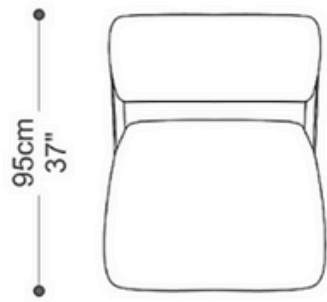

POLTRONA
SINTONIA

BRETON